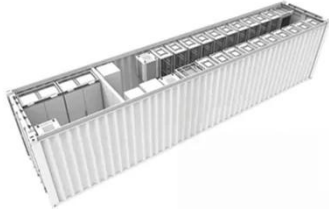

Flanders and its region, is a city full of history, culture, and charm. It is an important political hub, yet the city has so much more to offer beyond its official duties.

[Get Price](#)

Solar Battery Storage Cabinet

The LZY solar battery storage cabinet is a tailor-made energy storage device for storing electricity generated through solar systems. They assure perfect energy management to continue power

...

[Get Price](#)