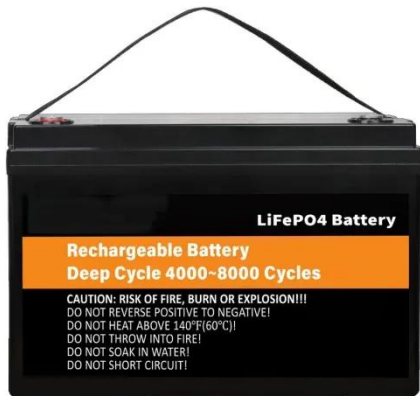

Brussels solar energy storage cabinet lithium battery station cabinet

---

Brussels Tourist Information

As the centre of European culture and institutions, Brussels has much more to offer than most people imagine. Apart from its famous chocolates and beers, there are almost 90 museums, beautiful parks, ...

[Get Price](#)

Top Things to Do in Brussels

Considered one of the most beautiful medieval squares in Europe, the ornate Grand Place is the center of Brussels, where many historic buildings dating from the 17th century are located.

[Get Price](#)