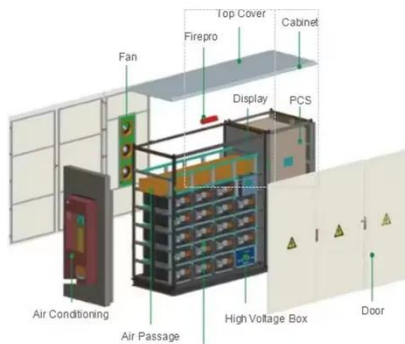

Polinovel 2MWH commercial energy storage system (ESS) is tailored for high-capacity power storage, ideal for large-scale renewable energy generation, PV self-consumption, off-grid applications, peak ...

[Get Price](#)

Brussels Energy Storage Equipment Box Prices: Trends, Analysis

Whether you're a solar installer, industrial buyer, or renewable energy planner, discover how to optimize your budget while meeting Brussels' strict energy efficiency standards.

[Get Price](#)