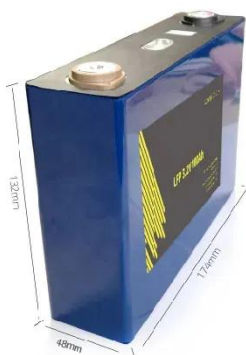

Brussels solar energy storage cabinet 2mwh

Solar Battery Storage Cabinet

The LZY solar battery storage cabinet is a tailor-made energy storage device for storing electricity generated through solar systems. They assure perfect energy management to continue power ...

[Get Price](#)

2MWh Energy Storage Container System

The core components include a single energy storage battery compartment, an energy storage converter, an energy management system and various auxiliary materials, each of which has been ...

[Get Price](#)

2MWh Energy Storage Cabinet

The 7.2 MWh of Energy Storage Projects is a large-scale and innovative solution for providing clean and reliable power for small commercial and industrial customers.

[Get Price](#)

Top Large Energy Storage