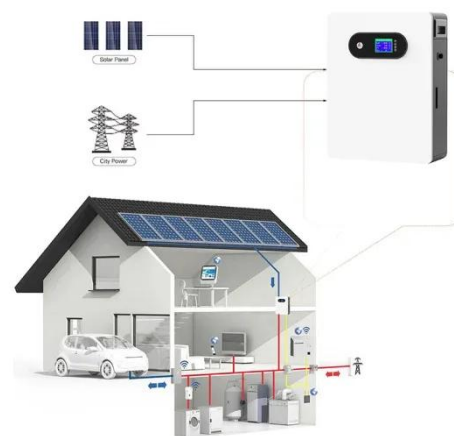

Used sparingly

Welcome to the page with the answer to the clue Used sparingly. This is just one of the 7 puzzles found on this level. You can make another search to find the answers to the other puzzles, or just go to the ...

[Get Price](#)

NEW ENERGY STORAGE CABINET OPENED IN BRAZZAVILLE