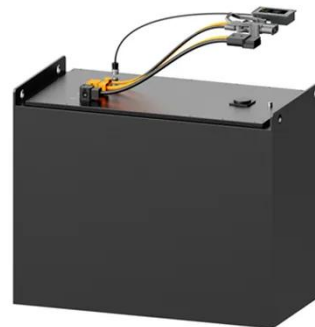

PGL36120U33A

This PowerPacT P, 1200A, 3 pole, circuit breaker has an interrupting rating of 18kA at 600VAC. This circuit breaker has