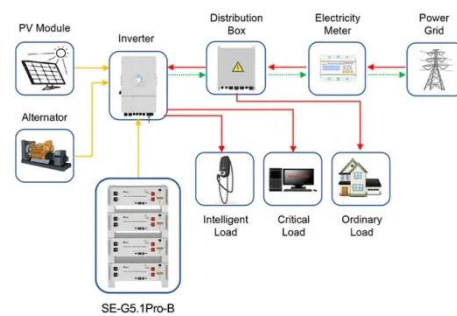

Application scenarios of energy storage battery products

[Get Price](#)

CE UN38.3 MSDS

Solar telecommunications base station

Power generation equipment includes diesel generators, photovoltaic arrays, wind turbines or hydroelectric generators. Energy storage equipment usually has a battery pack or energy storage ...

[Get Price](#)

COMMUNICATION BASE STATION SOLAR PHOTOVOLTAIC ...

The communication base station installs solar panels outdoors, and adds MPPT solar controllers and other equipment in the computer room. The power generated by solar energy is used by the DC load ...

[Get Price](#)

Telecom Base Station PV Power Generation System

Solution

The communication base station installs solar panels outdoors, and adds MPPT solar controllers and other equipment in the computer room. The power generated by solar energy is used by the DC load ...