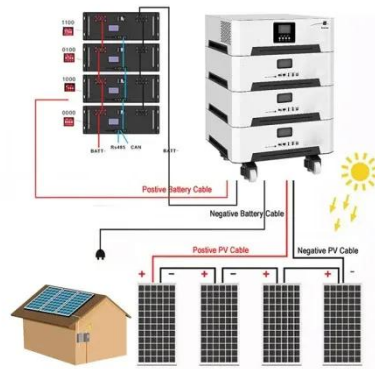

[Get Price](#)

Solar Battery Cabinet Equipment Enclosures for on-grid or off-grid

Our solar battery cabinet systems are storing Pylontech lithium-iron phosphate (LiFePO) batteries, in particular the US3000C rack mounted battery modules. We install these in a purpose built cabinet ...

[Get Price](#)

Communication network cabinet base station solar

container ...

Discover the Pole-Type Base Station Cabinet with integrated solar, wind energy, and lithium batteries. Designed for seamless installation and remote monitoring, this energy-efficient