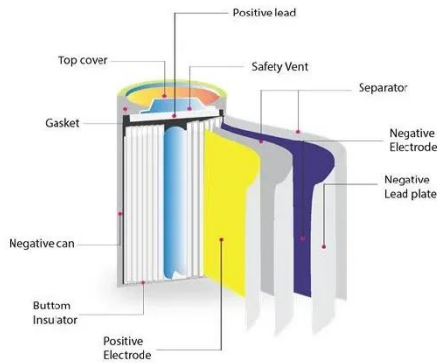

PIENAAR ENERGY (PTY) LTD

Battery storage cabinet 800mm depth bid

Overview

Enhance your data center's power backup with Linkbasic's 42U 800mm Deep Battery Cabinet featuring 4 fans and 3 shelves. The aluminum outdoor battery cabinet is developed for harsh outdoor environment. Purpose-built for critical backup and AI compute loads, they provide 10–15 years of reliable performance in a smaller footprint than VRLA batteries. AGM. EverExceed can provide customers with battery Rack, indoor cabinets and outdoor air conditioning cabinets for lithium batteries, which are widely used in telecommunications, solar, UPS application, radio and television, monitoring stations, electricity, energy, transportation, security, power. AZE's IP55 outdoor battery cabinet systems with DC48V/800W air conditioner are the perfect solution for housing your Low Voltage Energy Storage systems, they are widely used in a variety of applications such as Back-up systems for office computers, data centres, Banks, hospitals, Schools &.

Battery storage cabinet 800mm depth bid

19INCH 18U~42U Rack Cabinet

19INCH Cabinet is suitable for YILINK iPower rack mounted 48V, 24V lithium battery. Multiple batteries can be installed into one cabinet conveniently. This cost-effective range of server cabinets is ...

[Get Price](#)

Standard Cubicles , Nirvana Engineering Power Storage

Standard sizes are all based on 800mm unit depth, heights of 1000mm, 1400mm or 1800mm, with module widths available of 600mm, 900mm and 1200mm. Special sizes can be made available on ...