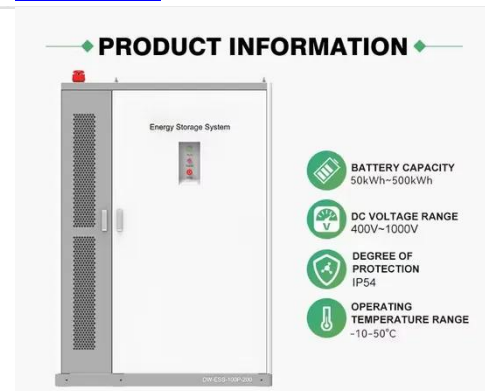

dutch lithium battery cabinet, 800mm deep , etrailer

Uncover the ideal dutch lithium battery cabinet, 800mm deep solution from our diverse range of products, with the flexibility to filter your results for precision.

[Get Price](#)

Standard Cubicles , Nirvana Engineering Power Storage

Standard sizes are all based on 800mm unit depth, heights of 1000mm, 1400mm or 1800mm, with module widths available of 600mm, 900mm and 1200mm. Special sizes can be made available on ...

[Get Price](#)

Lithium-Ion Battery Storage Cabinet

Designed to exceed IFC24 fire-containment standards, it enables secure storage of bulk, damaged, or prototype batteries without the need for a separate fire-rated room. Lightweight, mobile, and field ...

[Get Price](#)

Contact Us