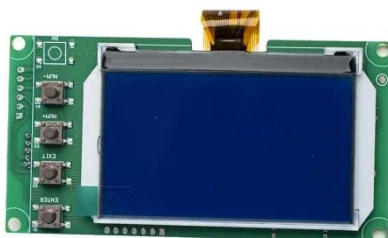

Battery Energy Storage System (BESS) and Battery Management ...

A battery management system (BMS) controls ion; redox-flow systems; system optimization how the storage system will be used and a BMS that utilizes advanced physics-based models will offer for ...

[Get Price](#)