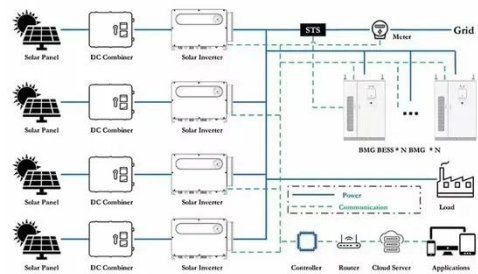

[Get Price](#)

Communication Base Station Energy Solutions

Many remote areas lack access to traditional power grids, yet base stations require 24/7 uninterrupted power supply to maintain stable communication services.

[Get Price](#)

Telecom Battery Backup Systems, Backup Power For Telecom ...

Upgrade your telecom battery backup systems with ECE Energy! Ensure uninterrupted communication and power during any outage. Trust the experts in reliable solutions. Boost your efficiency and stay ...

[Get Price](#)

Cell Phone Towers Use Standby Power Generators for Communications

If power is lost, communications can be disrupted, causing dropped calls and delayed data transmission. To prevent this, cellular towers and communication sites utilize emergency backup ...