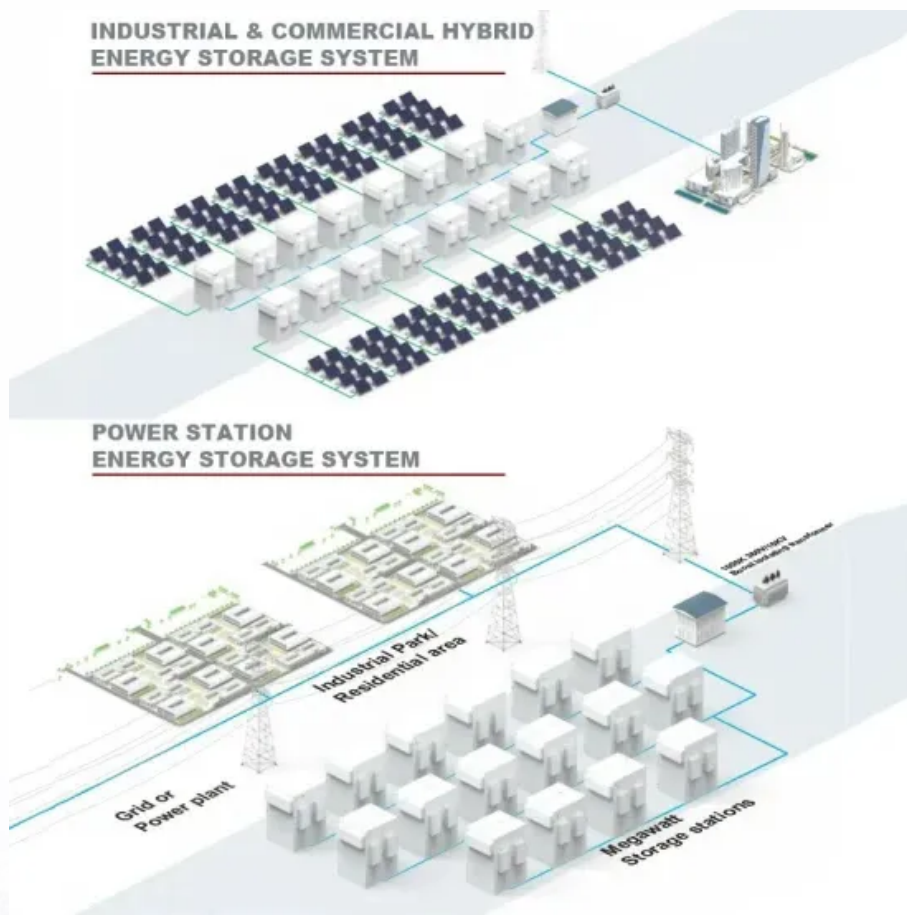

PIENAAR ENERGY (PTY) LTD

Battery power tower for communication base station

Battery power tower for communication base station

Telecom Tower And 5G Batteries

Telecom towers and 5G base stations form the backbone of modern communication networks, enabling seamless connectivity and data transmission. However, ensuring uninterrupted power supply to ...

[Get Price](#)

Telecom Battery Backup System , Sunwoda Energy

A telecom battery backup system is a comprehensive portfolio of energy storage batteries used as backup power for base stations to ensure a reliable and stable power supply.