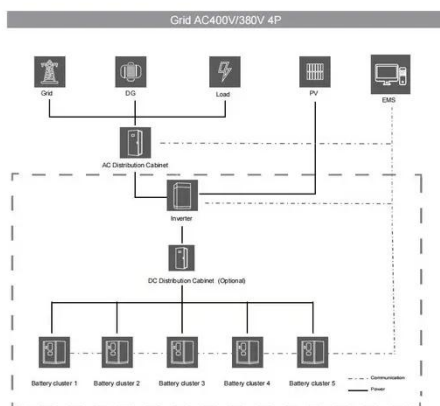

Main battery dealership quotes uk

Has anyone here had their v40 main battery replaced by the dealer or any other workshop, if so how much was it (uk)

[Get Price](#)