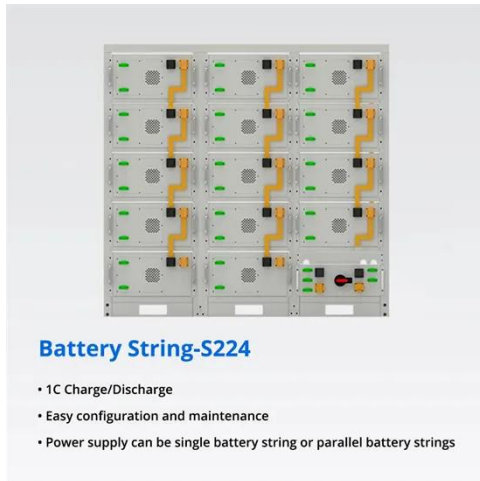

PIENAAR ENERGY (PTY) LTD

Battery electric vehicles bevs guatemala

Battery electric vehicles bevs guatemala

Low Battery warning , Volvo V40 Forums

Battery is easy to do yourself if you're at all handy around a screw driver and a spanner, just remember to reset the battery management system before you start using the car or it'll kill the ...