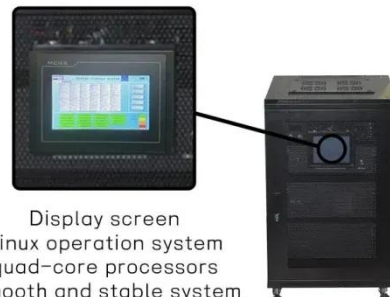

PIENAAR ENERGY (PTY) LTD

**Base station user outdoor
communication cabinet
1000mm deep**

Base station user outdoor communication cabinet 1000mm deep

Outdoor Enclosures , NEMA-Rated Telecom Cabinets , IP55, IP65

These cabinets are constructed using high-quality materials and fortified with secure locking mechanisms, tamper-evident seals, and intrusion detection systems to deter unauthorized entry.

Display screen
Linux operation system
quad-core processors
smooth and stable system

[Get Price](#)

IP55 Outdoor Integrated Communication Base Station Stainless Steel

AZE 32RU 750mm Wide x 750mm Deep OUTDOOR Integrated Cabinet (22U Equipment Space and Battery Storage Space) with AC500W Air Conditioner Mounted on the Front Door IP55 Rated,Grey.