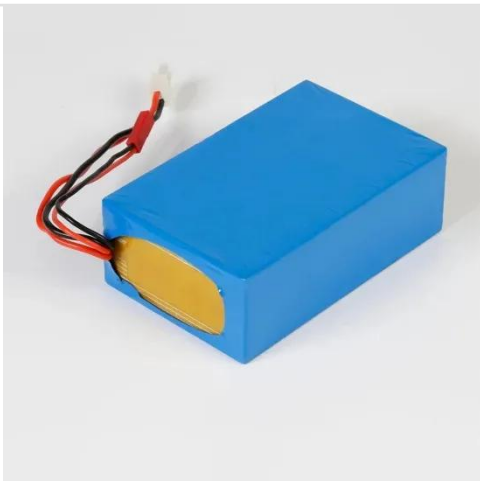

Automatic Photovoltaic Energy Storage Battery Cabinet for Tskhinvali

---

100 KWh-500KWh Solar Battery Storage Cabinet, 100kWh Battery Storage

This integrated solar battery storage cabinet is engineered for robust performance, with system configurations readily scalable to meet demands such as a 100kwh battery storage requirement.

[Get Price](#)

TSKHINVALI GRID CONNECTED AND OFF GRID ENERGY STORAGE ...

We specialize in advanced photovoltaic energy storage solutions, providing high-efficiency battery cabinets designed for reliable, sustainable, and clean energy.

[Get Price](#)

Tskhinvali Energy Storage Battery Farm: Powering a Sustainable ...

This article explores how large-scale battery storage systems like Tskhinvali are transforming energy infrastructure while supporting solar and wind power integration.

[Get Price](#)