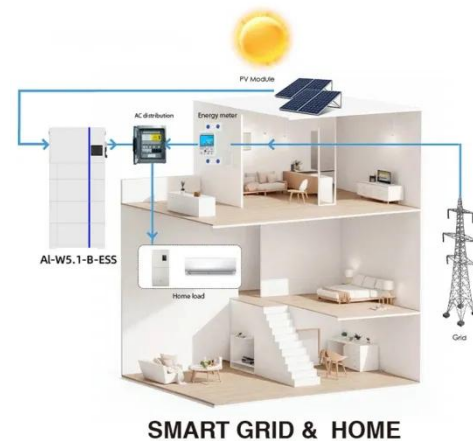

Pylontech Battery Cabinet

IP66 Floor Mounted Cabinet - 42RU Outdoor Cabinets (Grey, galvanized steel, 3 ...

[Get Price](#)

All-in-One Energy Storage Cabinet & BESS Cabinets , Modular, ...

AZE's All-in-One Energy Storage Cabinet