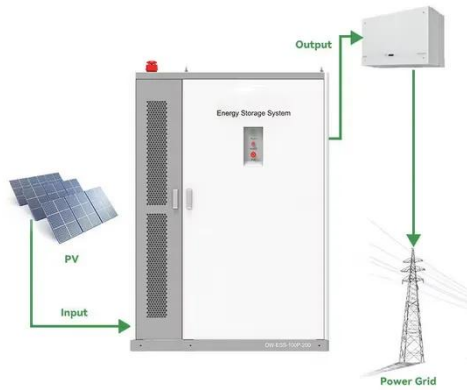

city you've visited before. Here are the top things to do and see while traveling Asmara.

[Get Price](#)

Asmara , Eritrea, Map, & Population , Britannica

Eritrea gained its independence from neighbouring Ethiopia in 1993, after a decades-long war. Eritrea's capital, Asmara, is at the northern tip of the Ethiopian Plateau and is connected by road and rail to ...