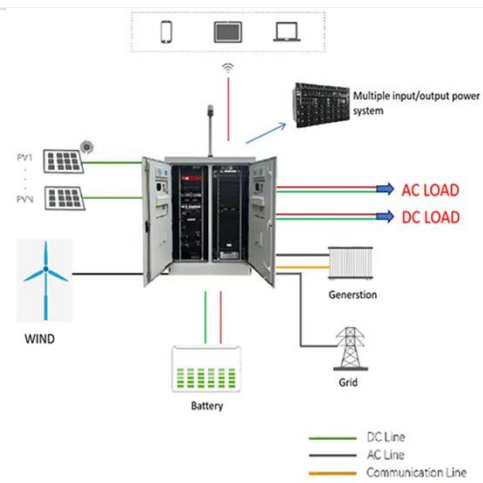

7,600 feet elevation, its climate is mild and its downtown alive with tree-lined boulevards ...

[Get Price](#)

Asmara, Eritrea: The Ultimate Travel Guide 2025 - Where to Stay, Eat

Discover Asmara, Eritrea's UNESCO World Heritage capital with stunning Art Deco architecture. Complete 2025 guide to hotels, restaurants & attractions.

[Get Price](#)

Outdoor Communication Power Supply One Day BESS

BESS contributes to grid stability by absorbing excess power when production is high and dispatching it when demand is high. This feature enables BESS to significantly reduce the occurrence of power ...

[Get Price](#)