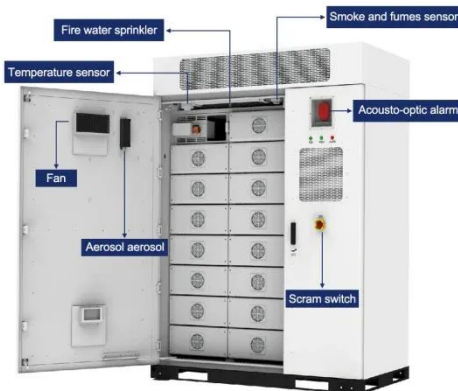

System Topology

Visiting Asmara, Africa's most charming city

My experience visiting Asmara, the most sophisticated city in Sub-Saharan Africa, charming and full of Italian influence. It also contains things to do and tips

[Get Price](#)