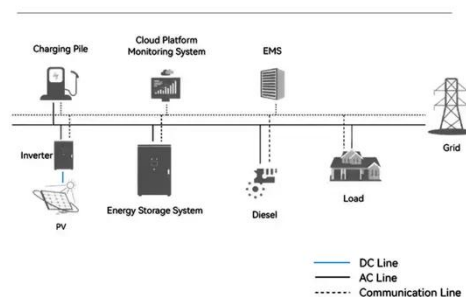

System Topology

Visiting Asmara, Africa's most charming city

My experience visiting Asmara, the most sophisticated city in Sub-Saharan Africa, charming and full of Italian influence. It also contains things to do and tips

[Get Price](#)