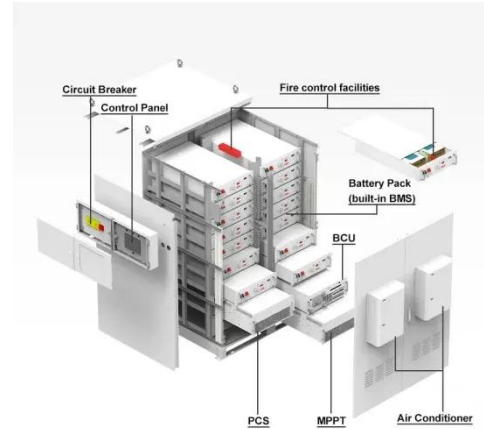

of villages trying to protect themselves from bandits, Asmara has grown to become a bustling city of over half a million people.

[Get Price](#)

Camping equipment outdoor communication power supply BESS

Most BESS products on the market require an external power supply circuit for their auxiliary loads, although some have built-in circuits and do not need an external supply.

[Get Price](#)

Contact Us

For catalog requests, pricing, or partnerships, please visit:
<https://www.pienaarshof.co.za>