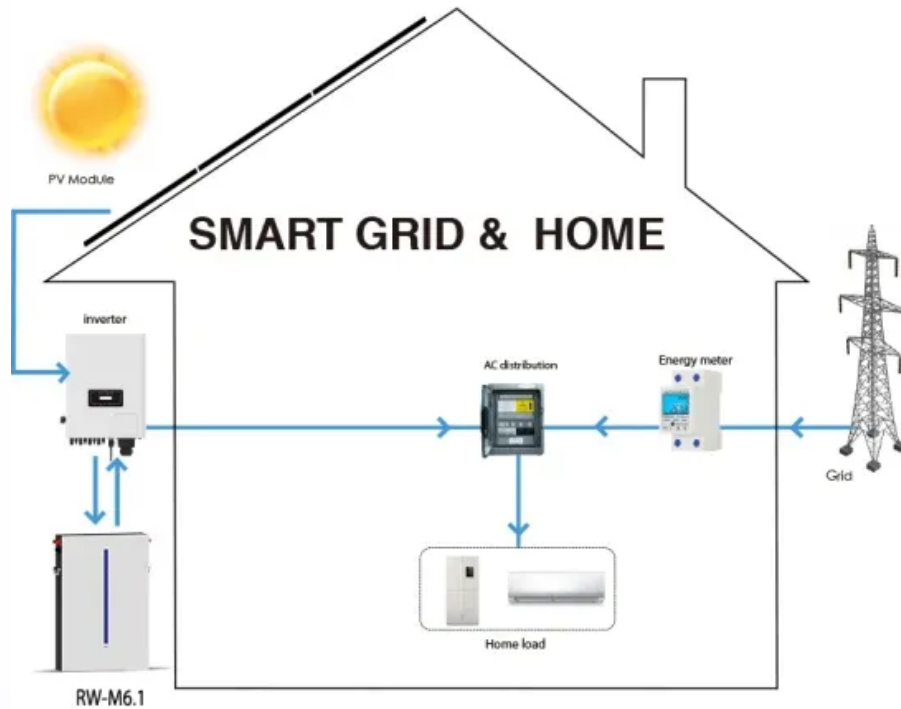

Apia Outdoor Power BESS

Apia Outdoor Power BESS

Apia Outdoor Power BESS: Revolutionizing Energy Storage Solutions

The Apia Outdoor Power BESS isn't just another battery system - it's your partner in energy resilience. By combining military-grade durability with smart energy optimization, we're rewriting the rules of ...

[Get Price](#)

APIA OUTDOOR ENERGY STORAGE POWER SUPPLY BESS

...

Feature highlights: This 220V Portable Mobile Digital Power Supply is designed for outdoor emergency energy storage, featuring a lithium battery with a capacity range of 252WH-756WH and power ...