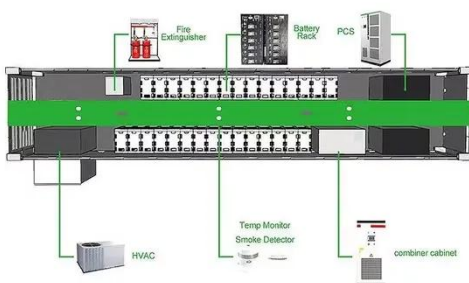

Analysis of Solar Photovoltaic Panel Installation Diagram

Photovoltaic installation diagram

photovoltaic (PV) system design. One-line diagrams are crucial visual tools that represent how solar components interact and the energy flow within a solar power system. You may also scroll to the ...

[Get Price](#)

Solar Panel Installation Made Simple: Your Step-by-Step Layout

This comprehensive guide will walk you through creating and interpreting solar panel installation diagrams, helping you achieve the perfect setup for your home's clean energy ...

[Get Price](#)

solar panel drawing: clear diagram for your project

Solar photovoltaic energy is booming, and understanding installation diagrams has become essential. These diagrams serve as a roadmap for transforming sunlight into usable electricity. They detail each ...

[Get Price](#)