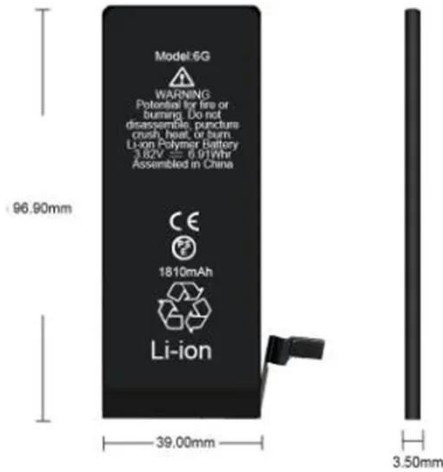

from small installations to large installations of several megawatts

[Get Price](#)

Amazon : Adjustable Solar Panel Mount

Voltset Solar Panel Mount Stand: 13.8in Immortal Steel Adjustable Angle Bracket - Rack Mount Rails with Hardware, Mounting Compatible Within 200W Solar Panel for Wall, Roof, RV, Boat