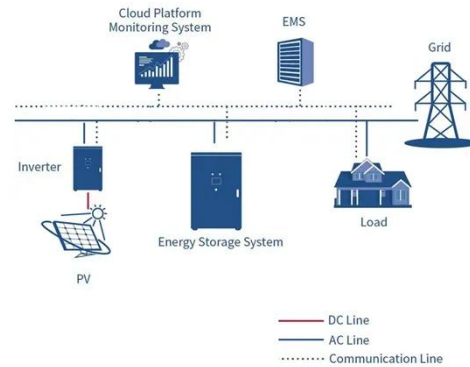

Clima e Previsão do Tempo para 15 Dias em Itapeva (SP)

Veja a previsão do tempo em Itapeva (SP) para os próximos 15 dias. Dados sobre chuva, temperatura e mudanças no clima em tempo real!

[Get Price](#)

Clima e tempo para 15 dias em Itapeva

Consulte a previsão do tempo e clima para a agricultura e boletins especiais para Itapeva.

[Get Price](#)

Outdoor Enclosures , NEMA-Rated Telecom Cabinets , IP55, IP65

Perfect for industrial equipment, electrical cabinets, and outdoor installations, our enclosures offer customizable solutions for renewable energy, telecommunications, and more.

[Get Price](#)