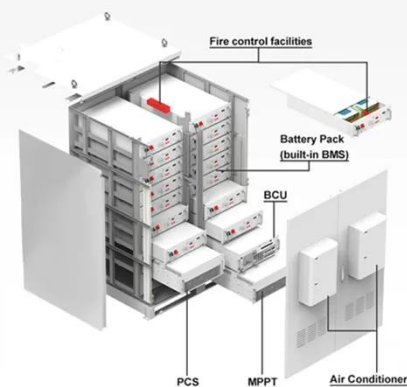

80V Inverter 12V 20A

Safety Protections Adjustable Stepping Down Converters Module 12V 80V

About this item Product details Features: Experience stable and efficient power with our DC12 80V 20A adjustable stepping down power supply module, with wide input voltages ranges of 12V to 80V for ...

[Get Price](#)

1200W 20A DC Converter Boost Step up Power Supply Module IN 8 ...

Short circuit protection: Yes (input 20A fuse) double short circuit protection, the use of more security. Output Counter filling: Yes, for charging plus blocking diode is not required.

[Get Price](#)

Best 20 Amp Power Inverters for Reliable DC to AC Conversion

Choosing the right 20 amp power inverter is essential for converting DC 12V power into stable AC power for various applications like RVs, trucks, solar setups, and emergencies.