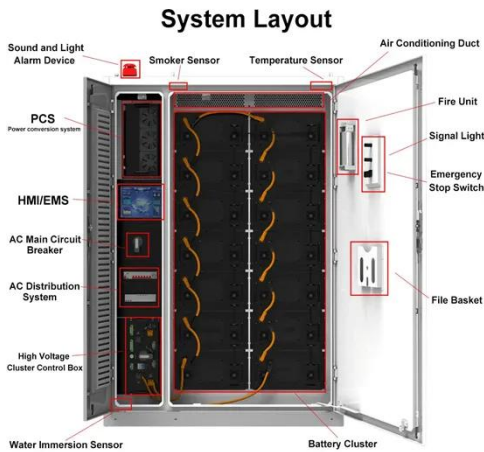

PIENAAR ENERGY (PTY) LTD

75kW communication power cabinet for remote areas

75kW communication power cabinet for remote areas

Base Station Energy Cabinet

The Base Station Energy Cabinet is a fully enclosed, weather-resistant telecom energy cabinet designed to provide reliable power distribution and battery backup for outdoor communication networks.

[Get Price](#)

75KW+COMMUNICATION+POWER+SUPPLY+CABINET...

75KW+COMMUNICATION+POWER+SUPPLY+CABINET+PROJECT+EPC, request quote, price and delivery information, for this item, Sierra Ic Inc

[Get Price](#)

Telecom Cabinet with Integrated Power & Battery for Reliability

The Power and Battery Integrated Cabinet combines power supply units and battery storage into a compact, weatherproof outdoor enclosure. Designed for telecom base stations, off-grid ...

[Get Price](#)

Pole-Type Base Station Cabinet , Efficient Energy Solutions for

Discover the Pole-Type Base Station Cabinet with integrated solar, wind energy, and lithium batteries. Designed for seamless installation and remote monitoring, this energy-efficient cabinet ensures ...