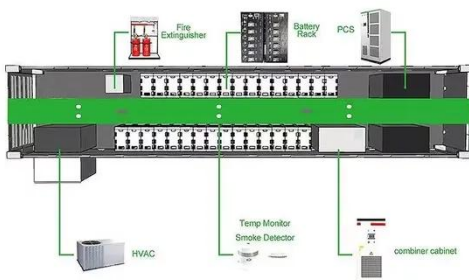

72v60a21700 battery

U010-1 72v 20AH/19.2ah BMS60A 21700 Samsung5000mAh

A: E-bike Li-ion battery have longer cycle life, normal cycle life is 800-1000 times, and also with light weight, small size, No memory effect, Nontoxic, environmental friendly.

[Get Price](#)

21700 Batteries , Samsung 40T/50E, Molicel P42A/P45B

It was developed as an improvement over the 18650 battery, offering higher capacity, better energy density, and improved efficiency, making it ideal for high-power applications such as electric vehicles ...

[Get Price](#)

72v 20ah Triangle E bike Battery 60A BMS Samsung 21700 50S ...

Samsung 21700 50S Grade A Cells. High quality PZY 60A Battery Management System. Stamped 1.2mm pure nickel cell bridge. 5/6 hour charge time. High-quality cell holder to allow battery ...