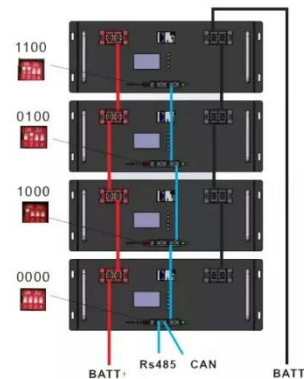

1mwh (500kw/1mw)

AIR COOLING
ENERGY STORAGE CONTAINER

Ideal for both residential and commercial applications, our 72V DC to AC inverter offers a reliable and efficient solution for energy conversion. With a robust design and advanced technology, this inverter

...

[Get Price](#)

Verified Supplier 72V Inverter 1k+ , Alibaba

A. 72V inverters can work with various battery types, including lead-acid, lithium-ion, and nickel-metal hydride, as long as the input voltage matches the inverter specifications.

[Get Price](#)

48V/72V DC to 220V AC Power Inverter 10000W

48V/72V DC to 220V AC Power Inverter 10000W, Find Details and Price about DC to AC Inverter Power Inverter from 48V/72V DC to 220V AC Power Inverter 10000W - Shenzhen Smartkey ...

[Get Price](#)

72V input inverter, 360VA industrial grade pure ...

JHeavy duty industrial grade pure sine wave DC/AC inverters, 48V ...