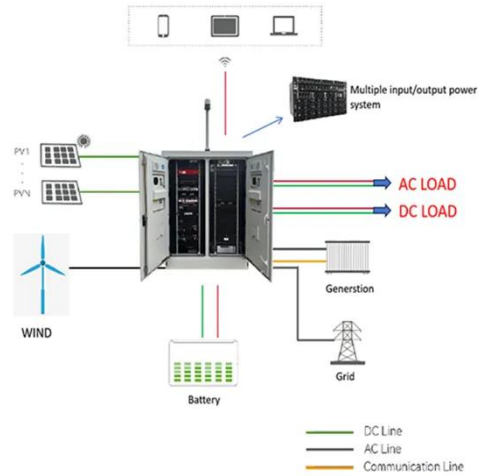

to our premium, reliable stationary batteries, we carry a full line of well ...

[Get Price](#)

Contact Us

For catalog requests, pricing, or partnerships, please visit:
<https://www.pienaarshof.co.za>