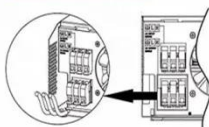

AC output wires