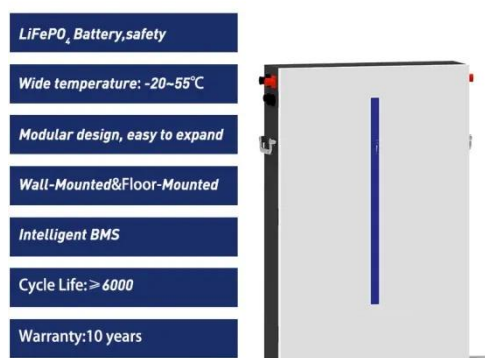

OEM 680w solar panel Manufacturer,Factory Supply 680w solar panel

SpolarPV is a professional 680w solar panel manufacturer,100% factory price, customizable. Get a free quote now!

[Get Price](#)

Large Solar Panels Mono 650W 660W 680W 685W Half Cut 132Cells