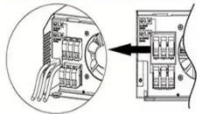

AC input wires