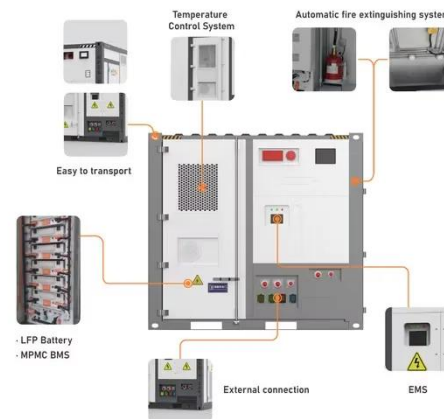

680w solar module price

660W/670W/680W All Black Monofacial PERC PV ...

With an efficiency of up to 22.06 % and an output of 655W to ...

[Get Price](#)

Canadian Solar 680W Solar Panel 132 Cells Bifacial CS7N

Canadian Solar CS7N-TB-AG-680 is a PV module fit for both residential and commercial applications. Canadian Solar engineers made the TOPBiHiKu7 series durable and efficient while ...

[Get Price](#)

Commercial and Industrial ESS

Air Cooling / Liquid Cooling

- Budget Friendly Solution
- Renewable Energy Integration
- Modular Design for Flexible Expansion

210mm 680W 685W 690W 695W 700W Bifacial Double Glass Solar ...

What is the typical price range for these high-wattage panels in bulk orders? Our bulk pricing is highly competitive and scales with order volume. We provide custom quotes that include significant ...

[Get Price](#)