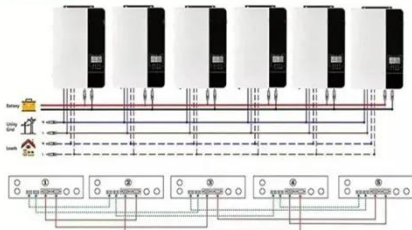

We are best Large Solar Panels Mono 650W 660W 680W 685W Half Cut 132Cells Monocrystalline PV suppliers,we supply best 650w solar panel for sale.

[Get Price](#)

LFP 48V 100Ah

AC input wires

AC output wires

680W PV Module Monocrystalline Solar Panels High Efficiency

680W PV Module Monocrystalline Solar Panels High Efficiency US$0.15-0.20 1 w (MOQ) Port: Ningbo, China

[Get Price](#)

Contact Us

For catalog requests, pricing, or partnerships, please visit:
<https://www.pienaarshof.co.za>