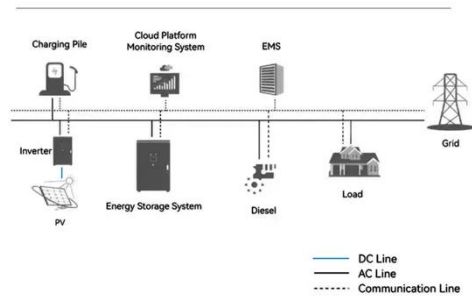

Solar outdoor cabinet 60kw

Functions and Features of Solar Energy Systems solar outdoor cabinet 60kw are equipped with a variety of functions and features to enhance their performance and usability. Central to these systems are ...

[Get Price](#)

MET Stations for Large PV

Enjoy fully customizable SCADA MET stations designed for the utility PV projects. These modular weather stations integrate with multiple SCADA applications and hardware platforms.

[Get Price](#)

System Topology

CONFIGURE AN EFFECTIVE WEATHER STATION FOR SOLAR

...

View our complete range of solutions, designed to meet a range of performance levels - from reliable entry-level sensors to high-quality solar instruments, to the highest-accuracy atmospheric ...

[Get Price](#)

Contact Us