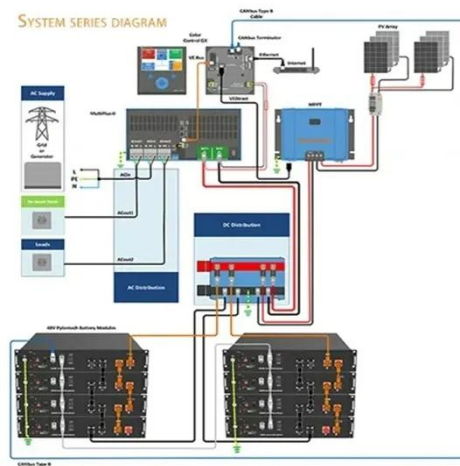

GROWATT MAC60KTL3XMV Inversor de Cadena 60kW para

...

Enviamos a todo Mexico. Favor de solicitar su cotizacion por Telefono. Tambien puede recoger su pedido en nuestras oficinas fisicas. Consultar direccion de oficinas Trumon.

[Get Price](#)

Sol-Ark L3 HV-60KWH-60K: 480V Indoor Energy Storage System