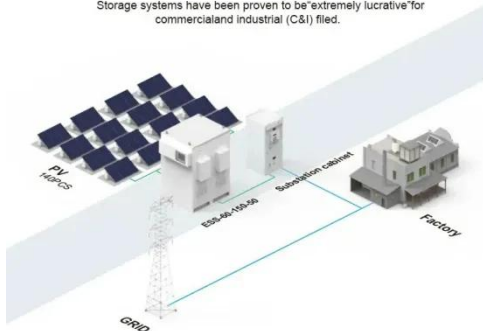

BASIC APPLICATION