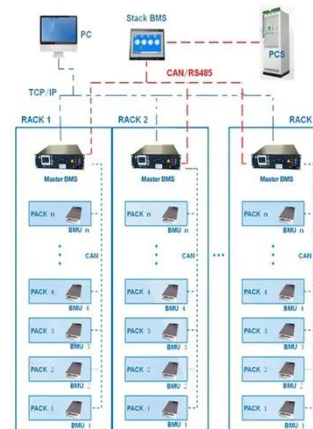

To maximize overall benefits for the investors and operators of base station energy storage, we proposed a bi-level optimization model for the operation of the energy storage, and the ...

[Get Price](#)

BMS Wiring Diagram

5G Base Station Power Supply with Battery & DC Distribution

In addition to flexible structural design, it further offers multiple materials such as cold-rolled steel and stainless steel; meanwhile, its protection levels range from IP55 to IP65, which helps the cabinet ...

[Get Price](#)

5G Macro Cells Power Solutions , EnerSys

We deploy cabinets equipped with network equipment and power, site support cabinets equipped with power and batteries, and battery backup cabinets when extended run time is needed. These easy-to ...

[Get Price](#)