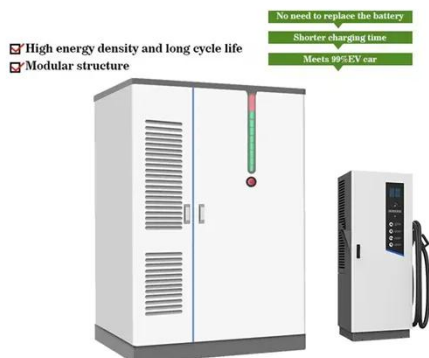

CNTCE outdoor telecom cabinet are constructed to withstand the elements and provide superior protection for active electronics in all environments. Designed to house a variety of ...

[Get Price](#)

5G Outdoor Macro Base Station in the Real World: 5 Uses You

5G outdoor macro base stations are large cellular antennas installed on towers, rooftops, or dedicated structures. They serve as the primary nodes for delivering 5G connectivity over

[Get Price](#)

Field Ready NEMA Rated Enclosures , NEMA Rated 5G-LTE Outdoor

Perfect for housing your 5G,LTE network, AZE's NEMA type enclosures are ideal for outdoor use, durable enough to withstand many different environments and levels of abuse.

[Get Price](#)

5G Macro Cell Outdoor Enclosures