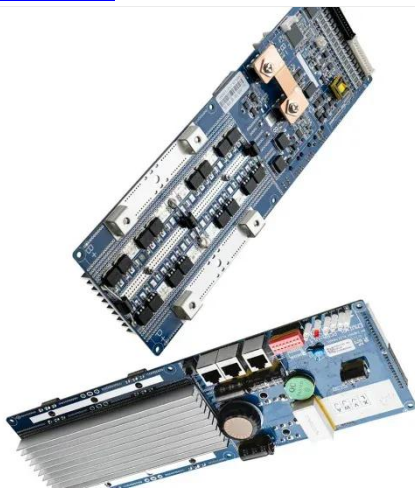

Advanced Outdoor Energy Cabinet with Built-in Safety , 50kW / ...

This isn't just a battery; it's a fully integrated power fortress, combining a massive 120kWh LiFePO4 battery bank, a powerful 50kW inverter, and a sophisticated thermal management system within a ...

[Get Price](#)

50KW 100kWh Commercial Energy Storage System Cabinet