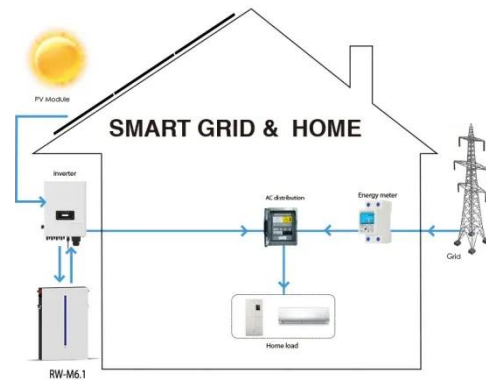

[Get Price](#)

How to Use Snipping Tool on Windows: A Comprehensive Guide

The Snipping Tool is a built-in Windows application that allows users to take screenshots of any part of their screen or window. It offers various snip types and editing options, making it an ...

[Get Price](#)

Advanced Outdoor Energy Cabinet with Built-in Safety , 50kW / ...

This isn't just a battery; it's a fully integrated power fortress, combining a massive 120kWh LiFePO4 battery bank, a powerful 50kW inverter, and a sophisticated thermal management system within a ...