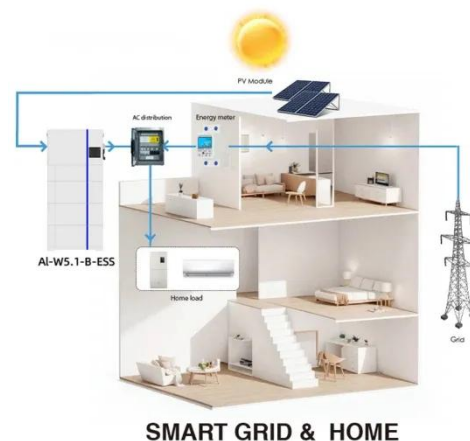

[Get Price](#)

BESS Cabinet

A BESS cabinet (Battery Energy Storage System cabinet) is no longer just a "battery box." In modern commercial and industrial (C& I) projects, it is a full energy asset --designed to reduce electricity ...

[Get Price](#)

All-in-One Energy Storage Cabinet & BESS Cabinets , Modular, ...

AZE's All-in-One Energy Storage Cabinet & BESS Cabinets offer modular, scalable, and safe energy storage solutions. Featuring lithium-ion batteries, smart BMS, and thermal management, they're ideal ...

[Get Price](#)

500 kW/250 kWh Mid-Node , Aggreko US

Built for rapid deployment, our 500 kW capacity batteries are a fast way to increase your efficiency, on or off the grid. Packaged with everything you need - from fire protection to HVAC - they're an effective ...