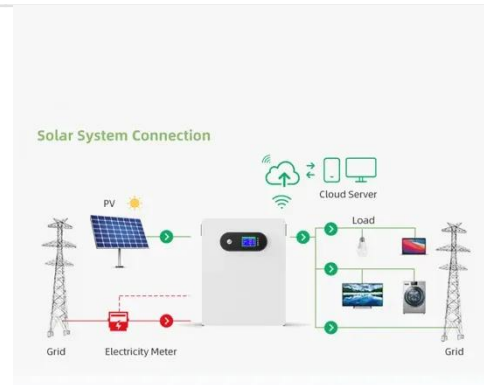

[Get Price](#)

Energy Storage Bank 500kW 500V 1000AH

The energy storage system consists of a battery pack, battery management ...

[Get Price](#)

500kW / 1MWh Smart Microgrid Solar Battery Storage System

Featuring a split PCS and battery cabinet design, it offers 1+N scalability and integrates seamlessly with solar PV, diesel generators, the grid, and utility power.

[Get Price](#)

500kW Battery Energy Storage System

Each BESS container has either a 300kW or 500kW PCS system offering a complete, install ready energy storage system. All system systems are offered with either 400VAC or 480VAC 3 phase

...

[Get Price](#)

500KWH LiFePO4 Battery Cabinet with 250KW Hybrid IP65 All-in ...

Sunrover Power is a national high-tech enterprise specializing in R& D and manufacturing of solar modules, construction, operation and maintenance of solar power stations.

[Get Price](#)

500KWh Intelligent Uninterruptible Energy Storage Cabinet

TS-WB500 is a newly-developed energy storage system based on the long life rare-earth lithium yttrium battery with latest LiFePO4 Battery technology. The improved technology of battery is in-explosive ...