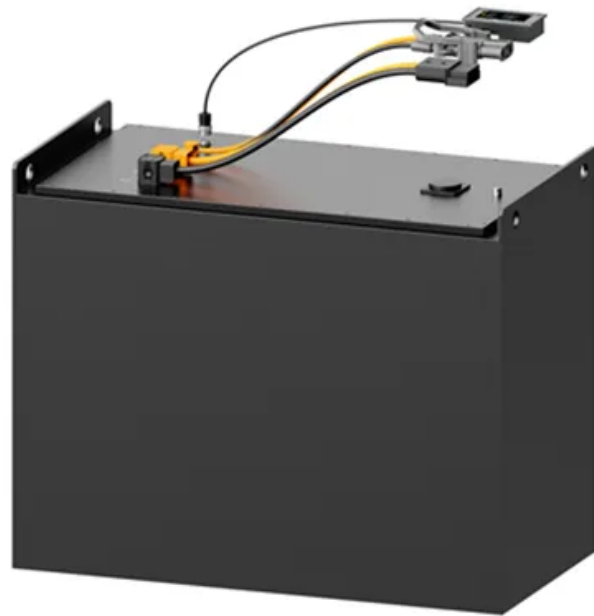

PIENAAR ENERGY (PTY) LTD

495w solar panel price