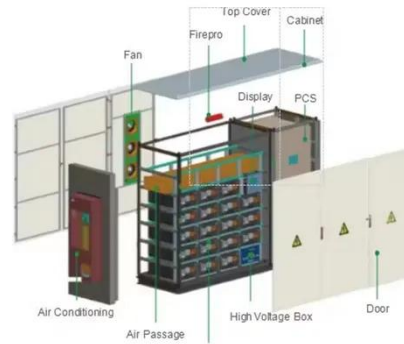

uses pure sine wave technology, which ensures low interference, low noise and high load capacity. It is a voltage converter that converts 12V / 24V / 48V

...

[Get Price](#)

Contact Us

For catalog requests, pricing, or partnerships, please visit:
<https://www.pienaarshof.co.za>