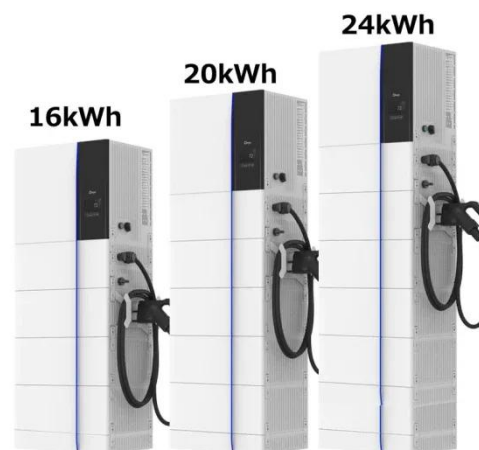

5000W Pure Sine Wave Power Inverter 12V 24V 48V 60V 72V DC to 110V 220V

?Anti-interference Pure Sine Wave Inverter?The car inverter converter adopts pure sine wave technology, which has low interference, low noise and large load capacity, it is a voltage converter ...