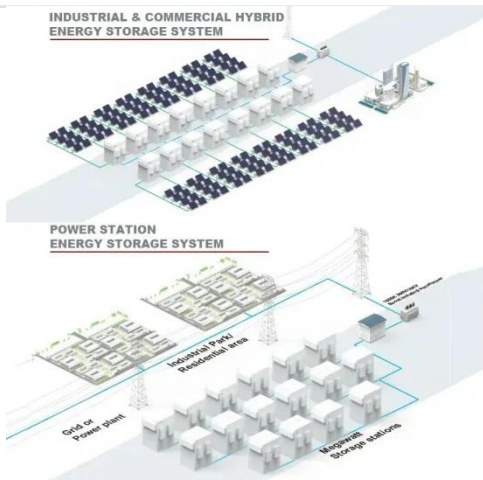

470 Standard size of photovoltaic panels

Understanding Solar Panel Dimensions In 2025: A Complete Size Guide

Explore the most common solar panel dimensions in 2025, including residential and commercial sizes. Learn how solar panel size dimensions affect power, installation, and efficiency.

[Get Price](#)

Solar Panel Size and Wattage Chart: Standard Sizes & Uses for Each

Using a solar panel size chart can help you choose the best types of solar panels for your home or application. Because the size of a standard solar panel can vary, a chart that outlines the ...

[Get Price](#)

Solar Panel Sizes (Energy Use & Dimensions Guide)

Every type consists of photovoltaic cells (PV cells) measuring 156 by 156 millimeters or about 6 by 6 inches (Length x Width). Commercial solar installation is typically composed of 72 PV ...