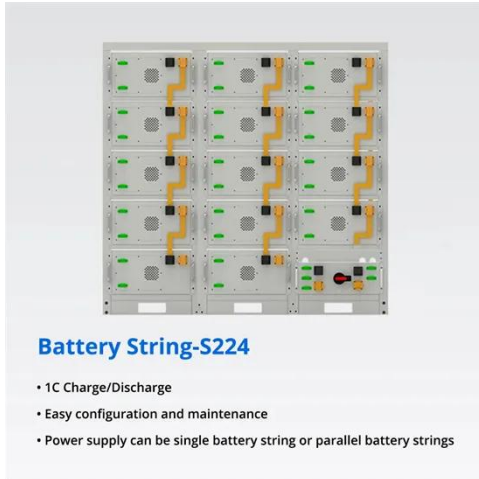

40kWh outdoor telecom cabinet for power grid distribution stations