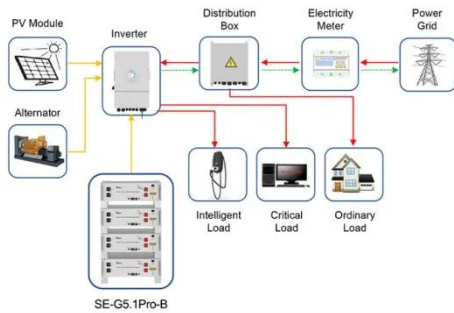

how to convert cm to feet, conversion ...

[Get Price](#)

Application scenarios of energy storage battery products

Sunark IP55 Outdoor Cabinet 50kwh 40kwh 60kwh Ess Lithium Ion Battery

SunArk Power has 20+ experience producing energy storage products and 90,000+ systems actively running in 80+ countries, enabling millions of people to enjoy reliable, accessible and clean energy.