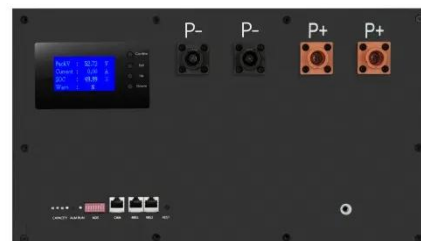

Centimeters to Feet Converter

Free online cm to ft converter. Easily convert centimeters to feet. Understand the difference between centimeters and feet, learn how many cm equal one foot,