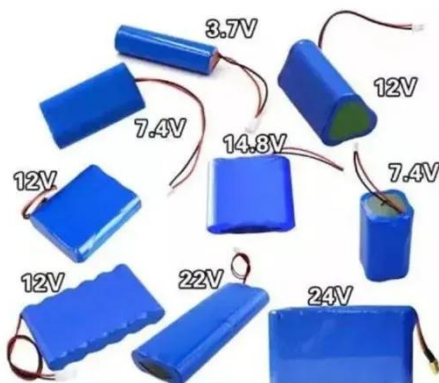

4-cell solar battery cabinet lithium battery pack for household elect

EVERVOLT® Home Battery , Panasonic North America

The EVERVOLT® home battery system integrates a powerful lithium iron phosphate battery and hybrid inverter with your solar panels, generator and the utility grid to provide your own personal energy store.

[Get Price](#)

Solar Off-Grid Lithium Battery Banks & Backup ...

BigBattery provides lithium-ion battery packs that are perfect for powering any off-grid solar application. Browse our products today to find what you need.

[Get Price](#)

four-series solar battery cabinet lithium battery pack , etrailer

Dive into our vast assortment of four-series solar battery cabinet lithium battery pack, where you can fine-tune your search for tailored results.

[Get Price](#)