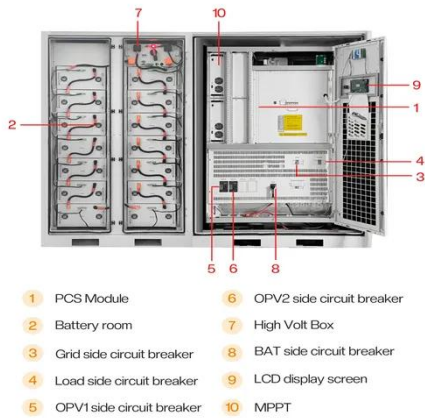

[Get Price](#)

380 Watt Solar Panels: Complete 2025 Guide To Specs & Performance

Comprehensive guide to 380W solar panels covering specs, top brands, pricing, and applications. Expert analysis of efficiency, installation, and performance data.