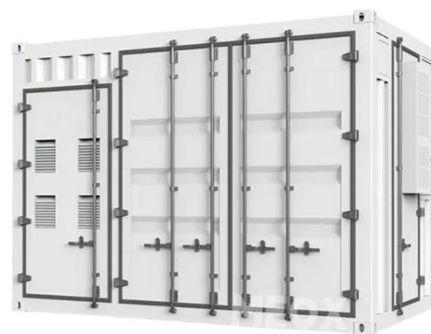

Ghana's Top 3 Solar Battery Storage Solutions: Unlock 80% Savings!

Ghana's Energy Commission requires grid-tied systems to meet IEC 62477-1 safety standards. All our BESS include certified protection against overcurrent, arc faults, and islanding--ensuring regulatory ...