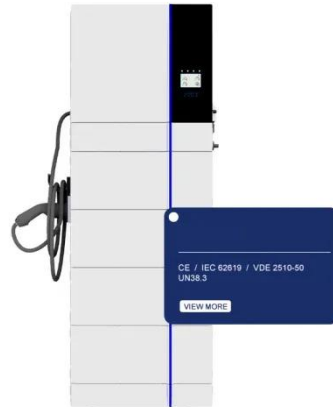

Super Bowl LX marks the 32nd consecutive season to feature a different Super Bowl matchup than the season before. New England can become the third team since realignment in 2002 ...

[Get Price](#)

Contact Us

For catalog requests, pricing, or partnerships, please visit:
<https://www.pienaarshof.co.za>