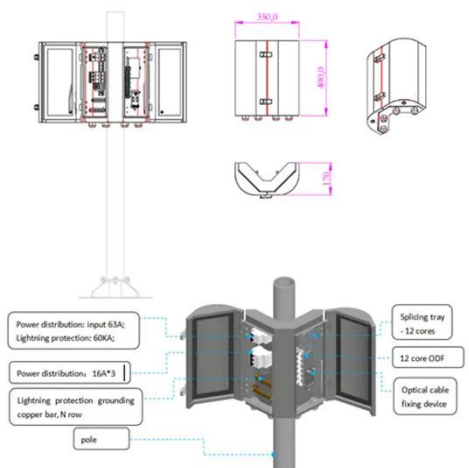

Rishabh Instruments has acquired the solar string inverter technology from GEFTRAN S.p.A., Italy. These inverters are rugged European designs and now manufactured at our state-of-the-art manufacturing ...

[Get Price](#)

10HP 34kw Multi-Function Inverter Heat Pump with WiFi ERP a++

10HP 34kw Multi-Function Inverter Heat Pump with WiFi ERP a++, Find Details and Price about Air Source Heat Pump Heat Pump System from 10HP 34kw Multi-Function Inverter Heat Pump with ...

[Get Price](#)

34kW Solar System Information - Facts & Figures

Inverters can be sized differently to your overall panel array. While your panel array might be 34kW, the inverter could be either less or more than this size. Normally it is bad to have a much larger inverter ...

[Get Price](#)

Contact Us