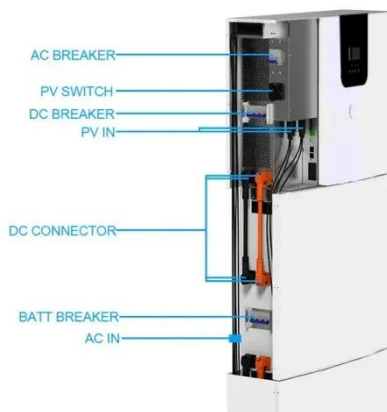

Solar 335 Watt Panel , Premium Grid-Tie or Off-Grid Option

The RICH SOLAR MEGA 335 is a high-performance 335-watt monocrystalline solar panel engineered for both grid-tie and off-grid systems. Designed to meet the energy needs of residential, commercial, ...

[Get Price](#)

Contact Us