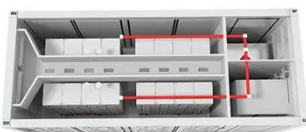

30kWh outdoor solar cabinet for base station

Outdoor 30 KWh Heated/Cooled Weathertight Enclosure Lithium

Outdoor weatherproof cabinet design provides a higher level of safety performance for home ESS. The battery modules are equipped with an automatic fire extinguishing device to prevent fire hazards.

[Get Price](#)

¿Cómo solicitar negativa de ASUME en Puerto Rico?

Aquí tienes la respuesta, solicitar la certificación negativa de ASUME Puerto Rico individual es un procedimiento bastante fácil, sobre todo porque la Administración para el Sustento de Menores ...

[Get Price](#)

Negativa de ASUME: Qué es y cómo solicitarla

Para asegurar el cumplimiento efectivo de pensión alimenticia, la Administración para el Sustento de Menores (ASUME) ha implementado la Negativa de ASUME, un documento oficial que certifica si ...

[Get Price](#)