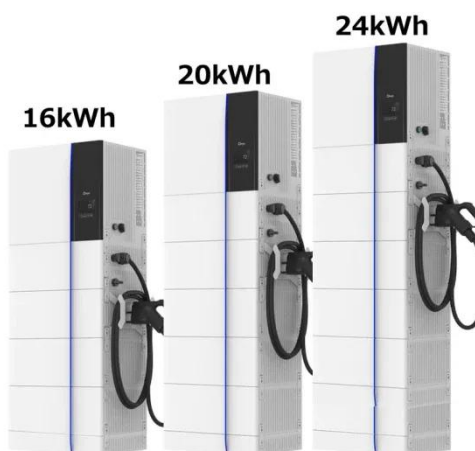

30KWh Indoor Photovoltaic Energy Cabinet

Summary Indoor Photovoltaic Energy Cabinet is an integrated device of photovoltaic power generation system installed in the communication base station room. It converts the direct current ...

[Get Price](#)