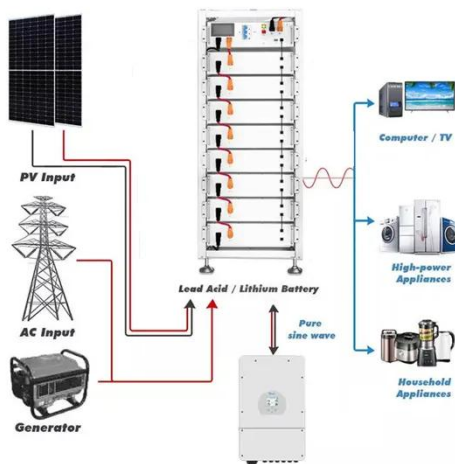

28v (volt) Power Supply Models , Acopian Power Supplies

The list below has all the Single Output 28v power supplies for this voltage. However, this voltage is also available in our wide adjust output power supplies if that is what you require.

[Get Price](#)

28 Volt External Power Supplies

28 Volt DC external power supplies from leading power adaptor manufacturers. Hundreds of models to choose from: 28V desktop adaptors and 28V wall plug-in adaptors.

[Get Price](#)

28v Power Supplies

Shop for 28v Power Supplies at Walmart . Save money. Live better.

[Get Price](#)