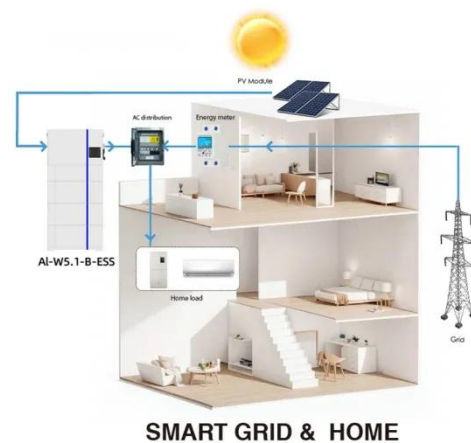

Weatherproof Outdoor Electrical Enclosures , Durable Outdoor Telecom