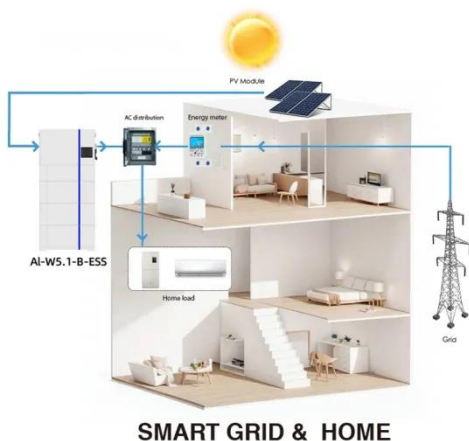

## GUINEA BISSAU LITHIUM BATTERY ENERGY STORAGE CABINET ...

Cook Islands base station lithium battery energy storage 25kw inverter This is the 25kwh battery stacked lithium LiFePO4 type with 5 battery layers and one off grid solar inverter on the top layer, each

## EQUATORIAL GUINEA NEW ENERGY BATTERY CABINET ...

New energy battery cabinet base station power generation equipment Base station energy cabinet: a highly integrated and intelligent hybrid power system that combines multi-input power modules ...

## Integrated Outdoor Battery Energy Storage Cabinet

An integrated outdoor battery energy storage cabinet is a self-contained unit designed to store electrical energy in batteries for various applications, including renewable energy integration, ...