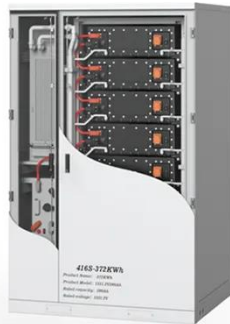

GUINEA BISSAU LITHIUM BATTERY ENERGY STORAGE CABINET ...

Cook Islands base station lithium battery energy storage 25kw inverter This is the 25kwh battery stacked lithium LiFePO4 type with 5 battery layers and one off grid solar inverter on the top layer, each

...

[Get Price](#)

Battery Swapping Intelligent Cabinet

Discover advanced battery swap stations for electric vehicles (EVs), e-bikes, and e-scooters. Our smart charging and swapping solutions offer fast, efficient, and eco-friendly battery exchange, shared ...

[Get Price](#)

EQUATORIAL GUINEA'S STRATEGIC MOVE ACQUIRING ENERGY STORAGE

Battery swapping station external energy storage cabinet grid-connected type Battery Swapping Station (BSS) proposes an alternative way of refueling Electric Vehicles (EVs) that can lead towards a ...

[Get Price](#)