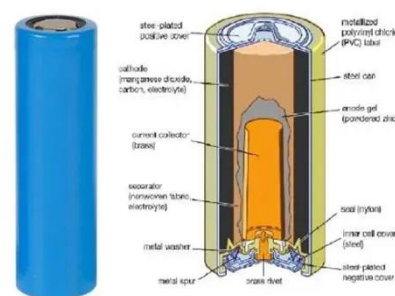

SolarWorld SW 285 > 285 Watt Mono Solar Panel 2.5 Frame