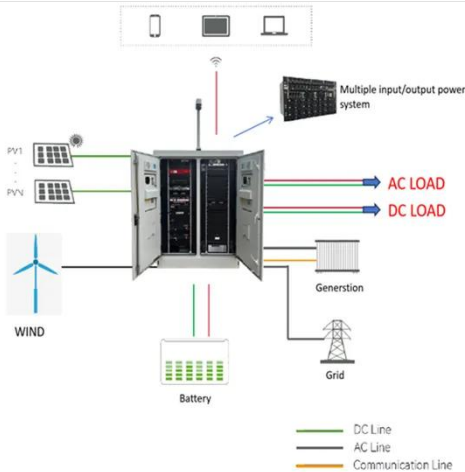

SolarWorld Sunmodule® Plus solar panels are available with silver or black components. These modules meet SolarWorld's stringent quality standards and meet and exceed all industry standards ...

[Get Price](#)

REC TwinPeak 2 REC285TP2 Solar Panel

Combined with industry-leading product quality and the reliability of a strong and established European brand, REC Twin Peak 2 solar panels are ideal for roof-mounted residential and commercial utility ...

[Get Price](#)

Solar Fabrik , Premium L poly 285-290W , Solar Panel Datasheet

Solar Fabrik GmbH Solar Panel Series Premium L poly 285-290W. Detailed profile including pictures, certification details and manufacturer PDF.

[Get Price](#)

Contact Us

For catalog requests, pricing, or partnerships, please visit: