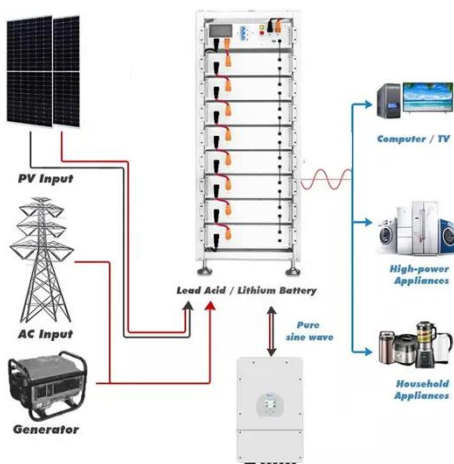

SolarWorld Sunmodule Plus SW285 Mono Black

All you need to know about the Sunmodule Plus SW285 Mono Black solar panel including rating, cost, efficiency, and warranty terms.

[Get Price](#)

Standard Solar Panel Sizes And Wattages (100W-500W Dimensions)

These are the practical solar panel dimensions by wattage from solar panels that are actually sold on the market (made by SunPower, Panasonic, QCells, REC Solar, Renogy, Bluetti, and so on).

[Get Price](#)

Solar Panel Size Chart - SizeChartly

Matching the solar panel size to your energy consumption needs is key to achieving the desired level of energy production and cost savings. Calculate your energy usage to select a panel size that meets ...

[Get Price](#)