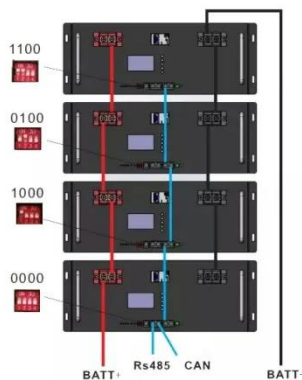

[Get Price](#)

Power Shelf Solutions - Lite-On Cloud Infrastructure Platform

The Power Shelf series by Lite-On provides high quality power to data center server racks. Available in power ranges from 9kW to 27kW, and multiple form factors for 19 and 21-inch data racks, these ...